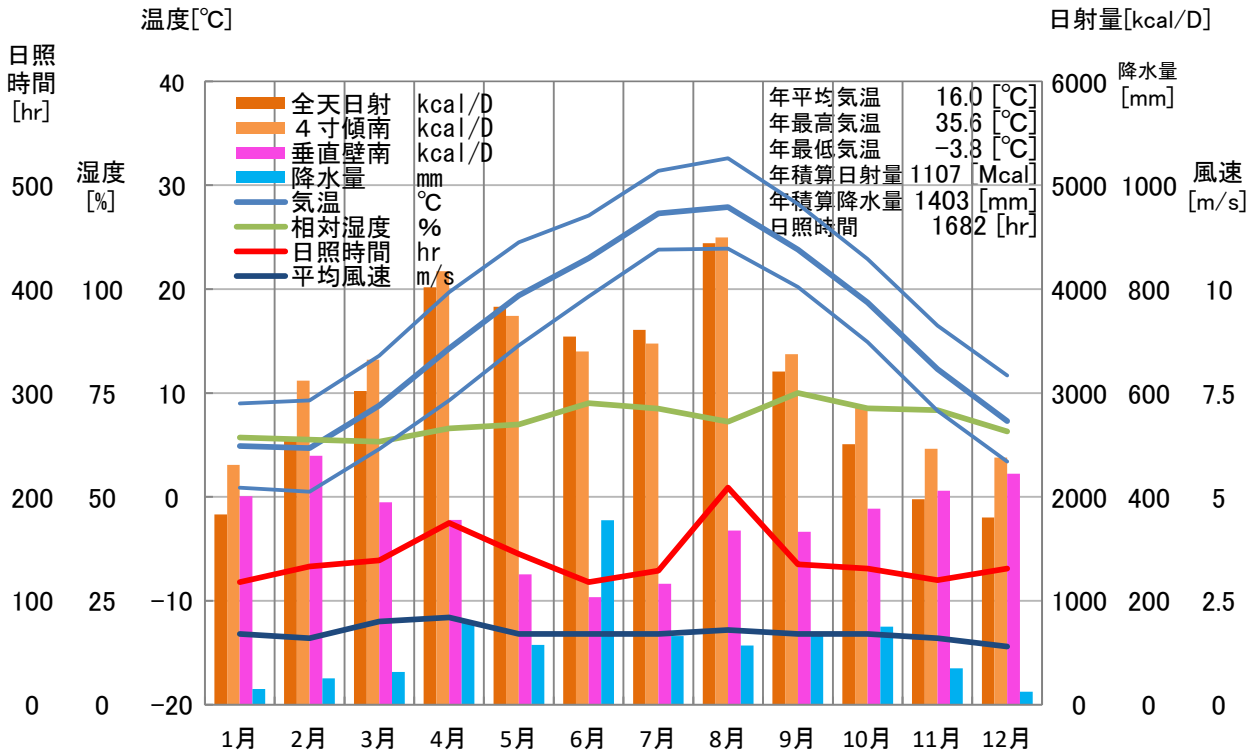

# 気象概要

# 風配図

— 基準風向 100 [回] (Reference Wind Direction 100 [times])  
 — 基準風速 5.0 [m/s] (Reference Wind Speed 5.0 [m/s])